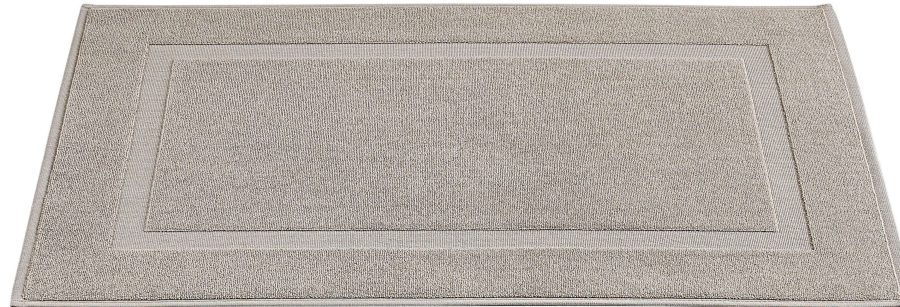

tale/ma

H 112

SERENE TUBMATS – 800 GSM

Sizes:

- TUB MAT 20X32"

Colour options:

1. WHITE
2. IVORY
3. STONE
4. STEEL
5. DENIM
6. GLASSTOP
7. SILVER
8. POWDER BLUE

CO-ORDINATE TUB MATS