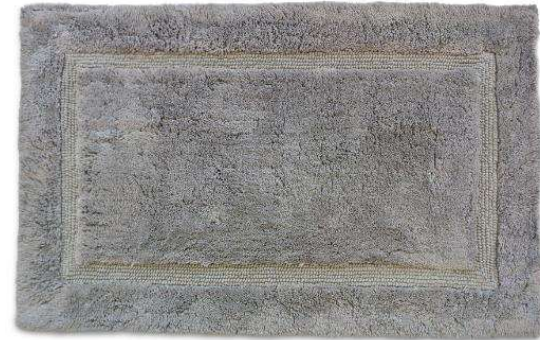

R 111

EDINBURGH BATH RUG – COTTON CHENNILE

200 GSF – Woven - CROCHET

SIZE – 30"X30"

talesma

Colour options:

- WHITE
- NATURAL
- LIN
- MOCHA
- CEMENT
- GRAY

R 019

tale/ma

Colour options:

- WHITE
- CRAIE
- MARBLE GREY

R 027

TALESMA LUXURY BATH RUG – 2 PK

220 GSF (17x24" + 21x32")

talesma

Colour options:

- WHITE
- TIDE
- ANTHRACITE
- MARBLE GREY
- SILVER

R 027

TALESMA LUXURY BATH RUG

220 GSF (17x24" + 21x32")

talesma

Colour options:

- WHITE
- CINNABAR
- TURQUOISE
- CHOCOLATE
- MARBLE GREY

R 040