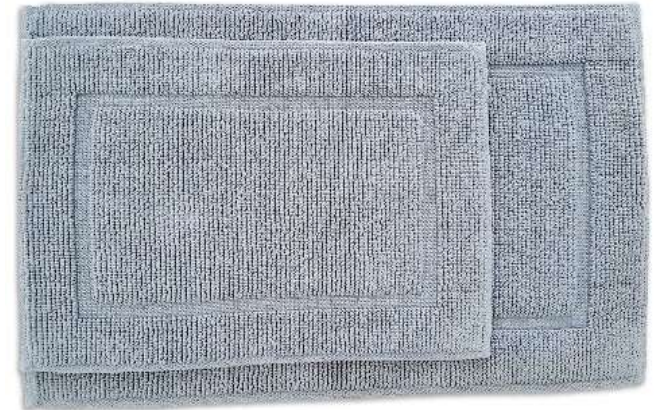

CHUNKY BRAIDED BATH RUG - 2 PK

180 GSF Cotton Micro Chenille (17x24" + 21x32")

Colour options:

- WHITE
- SILVER
- DARK GREY
- DENIM

R 048

RESORT BATHMAT - 2 PK

220 GSF - Reversible (17x24" + 21x32")

tale^sma

R 085

SOHO BATH RUG

180 GSF – Woven - Sprayed Latex Backing (17x24" + 21x32")

tale/ma

Colour options:

- WHITE
- SAND
- MARBLE GREY
- DARK GREY

R 089

ELEMENT BATH RUG

180 GSF – Woven - Sprayed Latex Backing (17x24" + 21x32")

Colour options:

- WHITE
- SILVER
- DARK GREY
- TIDE

R 100 ASPEN RUGS

100% Turkish Cotton Woven Bath Rugs - 1300 GSM – Non-Skid Backing (17x24" / 20x30")