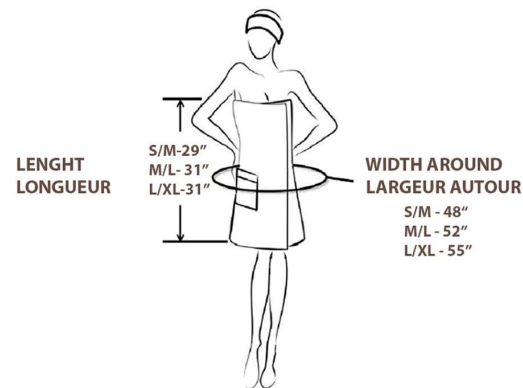

SIZE CHART - WOMEN'S WRAP

Colour options:

- WHITE